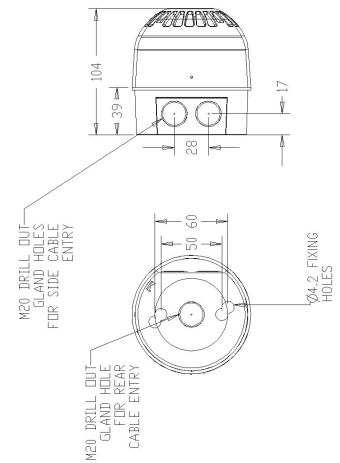

Acoustic Signals - Fire ELECTRONIC SOUNDERS

Deep Base

Shallow Base

Acoustic Signals Electronic Sounders > EN54 Sonos Sounder Series

Product overview

With the TimeSaver base, connections are made to the base during the initial wiring phase, which results in a faster and more reliable installation. The Sounder head 'twists and clicks' onto the base on commissioning, avoiding the wiring and connection problems associated with traditional sounders.

Features

- Wide voltage range
- 2 Alarm stages and 32 tones
- Cable Entries: Deep Base: 2 x 20mm Cable Glands
- VdS Approved
- Synchronised alarm tones
- Compliance: EN54-3 Type A (Shallow Base) EN54-3 Type B (Deep Base)
- Volume control - Typical 8dB
- IP65 (Deep Base unit only)