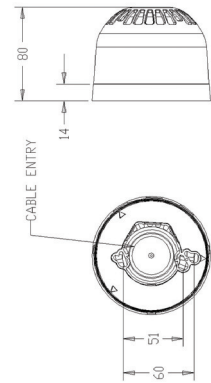

Acoustic Signals - Fire ELECTRONIC SOUNDERS

Deep Base

Shallow Base

Acoustic Signals Electronic Sounders > EN54 Sonos Sounder Series

Product overview

With the TimeSaver base, connections are made to the base during the initial wiring phase, which results in a faster and more reliable installation. The Sounder head 'twists and clicks' onto the base on commissioning, avoiding the wiring and connection problems associated with traditional sounders.

Features

- Wide voltage range
- 2 Alarm stages and 32 tones
- Cable Entries: Deep Base: 2 x 20mm Cable Glands
- VdS Approved
- Synchronised alarm tones
- Compliance: EN54-3 Type A (Shallow Base) EN54-3 Type B (Deep Base)
- Volume control - Typical 8dB
- IP65 (Deep Base unit only)