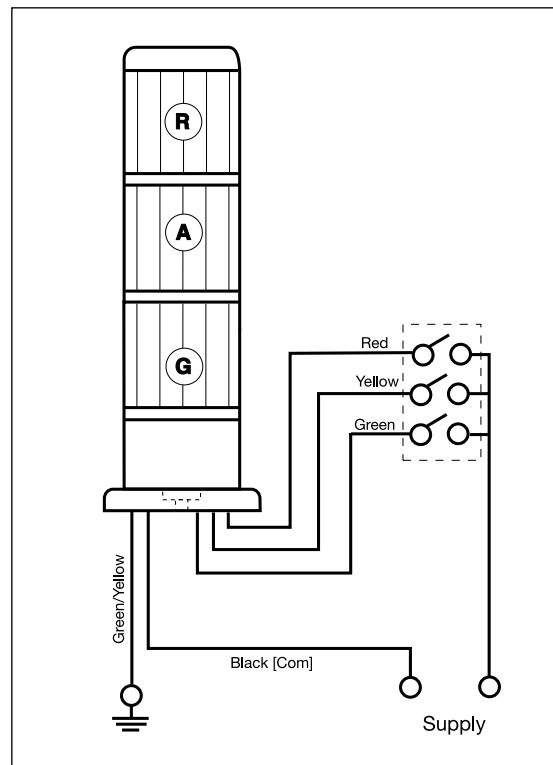

#### Standard Stacks

Stack	Colour	'L'
2	Red / Amber	178mm
3	Red/Amber/Green	243mm

Connections by flying leads 400mm long

### TWO STACK THREE STACK OPTION

°C -25+66	IP 54	50/60 Hz	Kg 0.25 2-Stack 0.33 3-Stack
-----------	-------	----------	---------------------------------

Wiring Diagram : Static and Flashing

Wiring Diagram : Static only