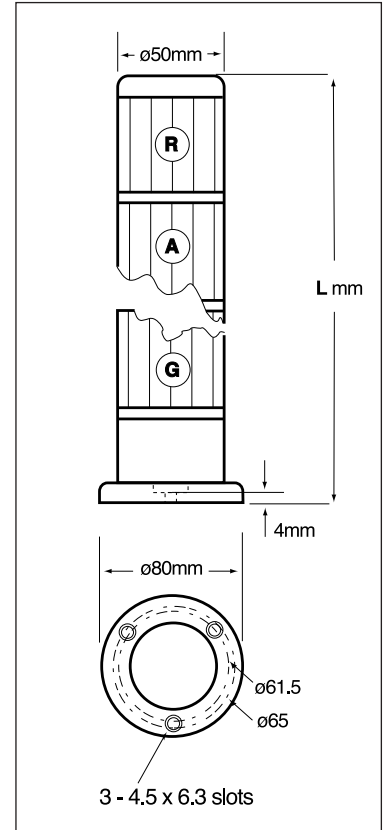

#### Standard Stacks

Stack	Colour	'L'
2	Red / Amber	178mm
3	Red/Amber/Green	243mm

Connections by flying leads 400mm long