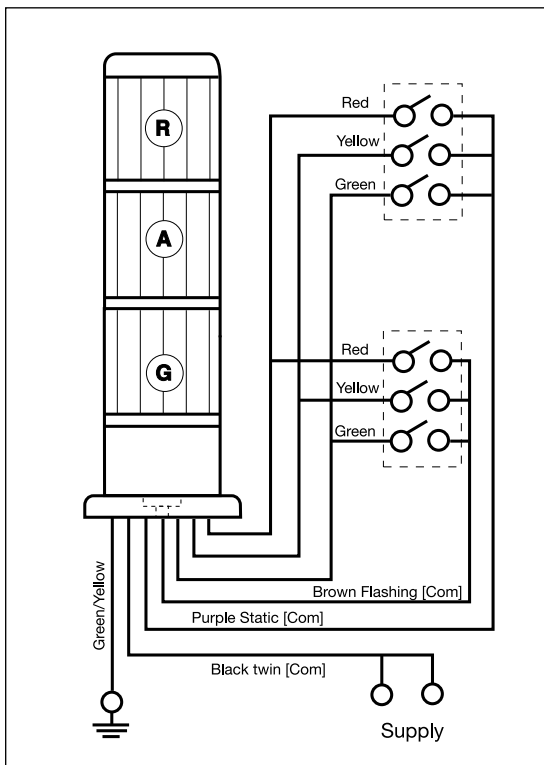

### FLASHING / STATIC FILAMENT

Luci Lampeggianti Feux Clignotants  
Blinkeuchten Luces Intermitentes

Code No:	Voltage:	Light Source:	Current:
TLFF-S-H-12	12v Ac/Dc ~	Ba15s x 10w	0.90 A •
TLFF-S-H-24	24v Ac/Dc ~	Ba15s x 10w	0.45 A •
TLFF-S-H-115	115v Ac ~	Ba15s x 10w	0.10 A •
TLFF-S-H-230	230v Ac ~	Ba15s x 10w	0.05 A •

H Advise either Two Stack '2' or Three Stack '3'  
• Current per module

#### Standard Stacks

Stack	Colour	'L'
2	Red / Amber	178mm
3	Red/Amber/Green	243mm

Connections by flying leads 400mm long

### TWO STACK THREE STACK OPTION

°C -25+66	IP 54	50/60 Hz	Kg 0.25 2-Stack 0.33 3-Stack
-----------	-------	----------	---------------------------------

Wiring Diagram : Static and Flashing

Wiring Diagram : Static only