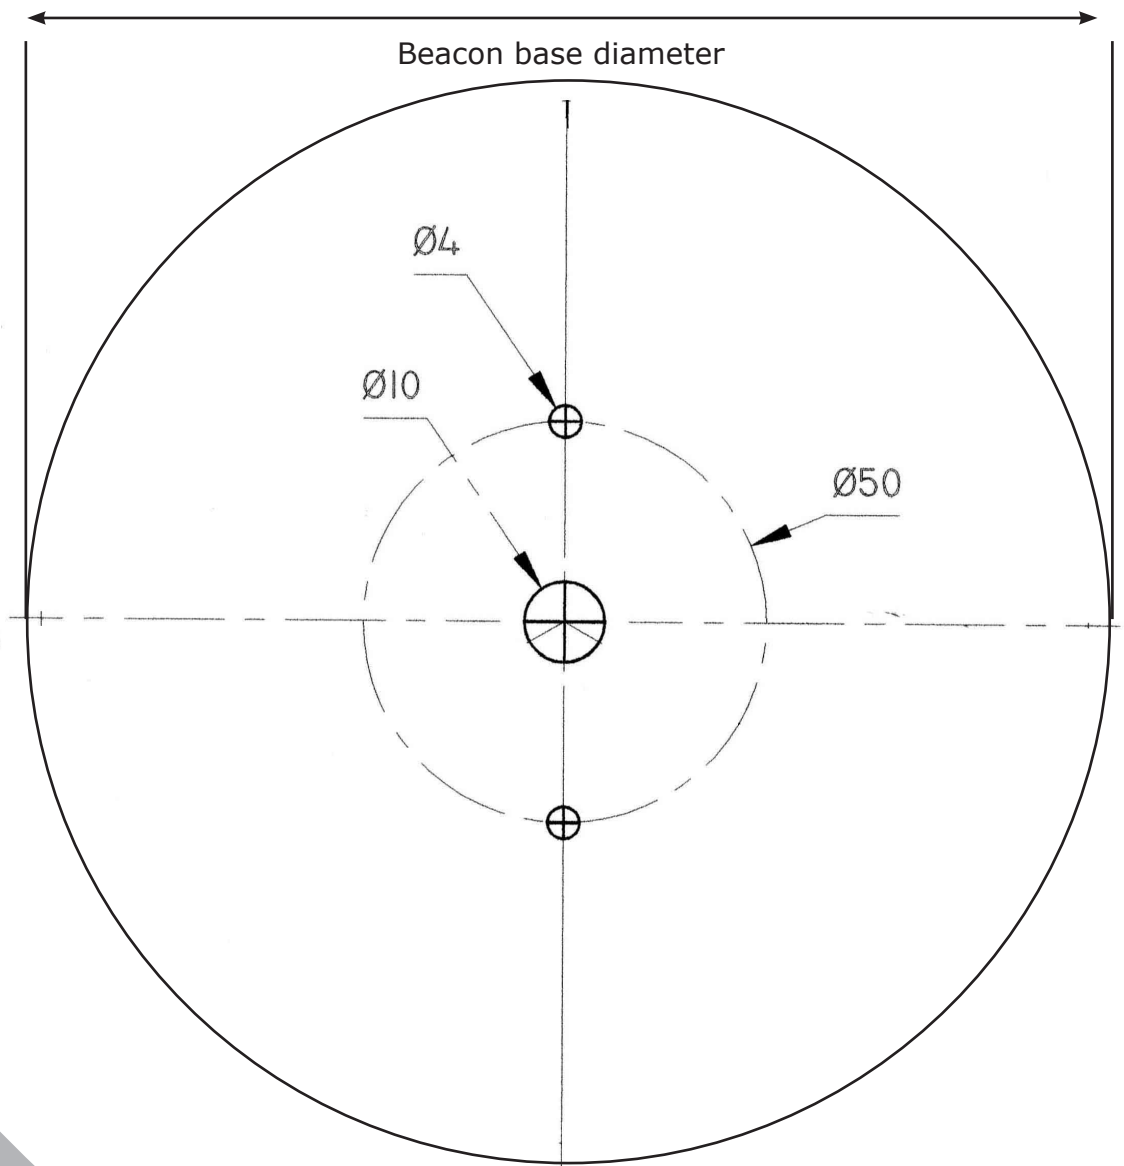

Mounting Template Sheet

S00580

This template relates to the following beacon products:

Two Point Fix Beacons: FF98-37, FF98-39, FF98SF-DCRS, R88-37RS, R88-39 and X88-75

FIG.1

APPROVALS AND
CONFORMITIES