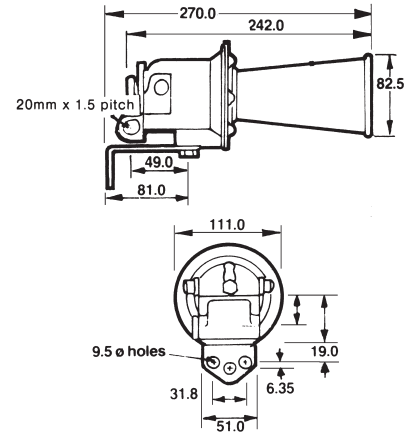

INDUSTRIAL HOOTERS

ACOUSTIC

Acoustic Signals Industrial Hooters > Klaxet Series

Product overview

The Klaxet is a motor driven hooter giving the unique 'Klaxon' sound. The high output, changing frequency note gives a powerful warning tone which can be heard above background noise

in industrial applications. The Klaxet is ideal for time signalling, process control alarms, telephone extension ringing (as originally used by British Telecom) and cranes. Manufactured with a cast iron housing, the Klaxet is designed to withstand rugged use in all situations.

Features

- Powerful, high output 111dB
- Robust construction
- Weatherproof to IP54

Material

Cast iron / mild steel

Code No:	Voltage:	Frequency:	Current:
AHKLAXET-1000	12v Dc ---	470 Hz	2.50 A
AHKLAXET-1001	24v Dc ---	470 Hz	1.00 A
AHKLAXET-1008	115v Ac ~	470 Hz	0.50 A
AHKLAXET-1010	230v Ac ~	470 Hz	0.33 A