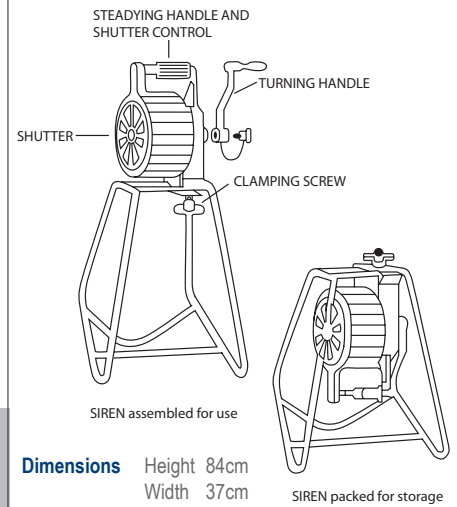

INDUSTRIAL SIRENS ACOUSTIC

Acoustic Signals > Heavy Duty Hand Operated Siren AS500M Series

Product Overview

This heavy duty hand operated siren is designed to provide effective warning in applications where there is no power supply such as camp sites, civil defence, mountain rescue and coast guard warning.

Powered by rotating the handle, this siren has a plate to shut off the sound once up to speed giving it the ability to produce three different tones.

Robust and compact, the siren can be easily transported to remote locations and folds up to a small size for ease of handling.

Dimensions Height 84cm
Width 37cm
Depth 48cm

SIREN packed for storage

Features

- No power supply required
- Robust and compact for portability
- Powerful low frequency sound
- Universally recognised signal
- Shutter mechanism to provide three or more signals
- 120dB @ 1 metre